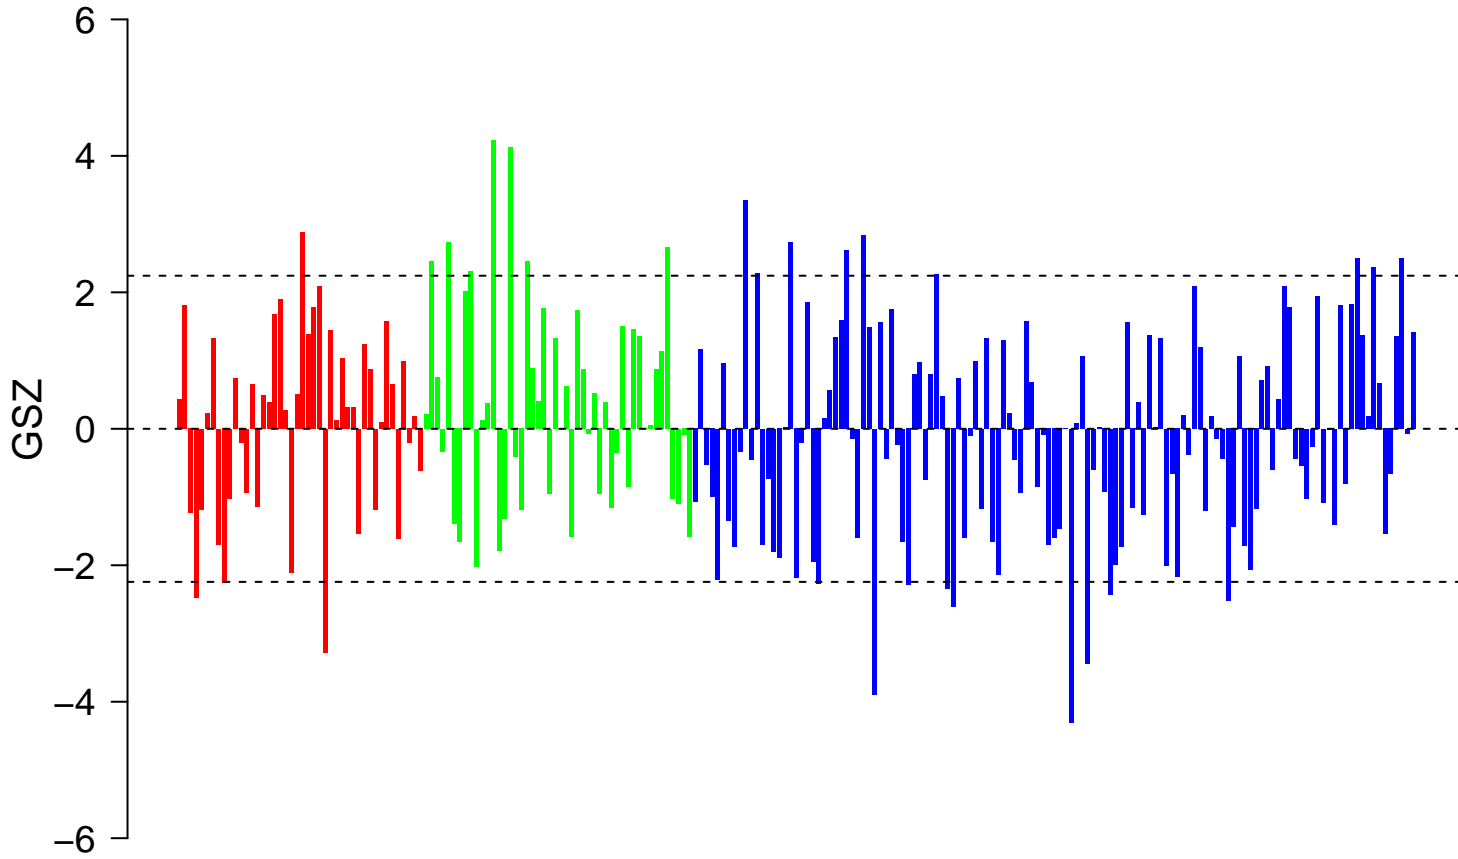

# KOYAMA\_SEMA3B\_TARGETS\_DN

■ on  
■ -  
□ off